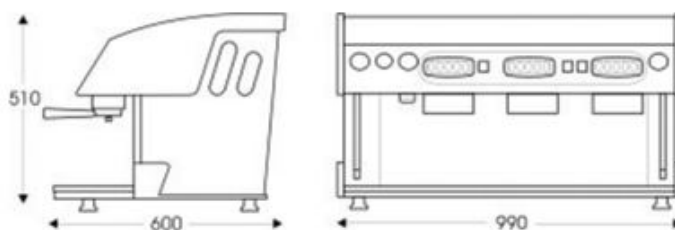

EXPOBAR NEW ELEGANCE 3 GROUP WITH HIGH GROUPS

FUNCTIONALITY

Perfect for high-volume sites that require a hard-working machine

- Highly polished stainless steel finish
- Group auto cleaning
- 4 Different dosages programming per group
- Overheat/lack of water indicator
- Brewing groups with pre-infusion chamber
- Two stainless steel steam arms
- Hot water tap
- Huge 17 litre boiler
- Programmable pre infusions
- High group or standard group option

SPECIFICATIONS

Height	510mm
Depth	600mm
Width	990mm
Weight	76.5 kg
Brewing Groups	3
Boiler Volume	17.5
Steam Wands	2
Hot Water Tap	1
Power	4200W